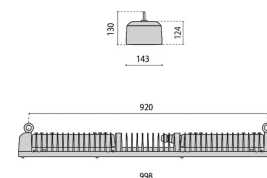

Technical drawings