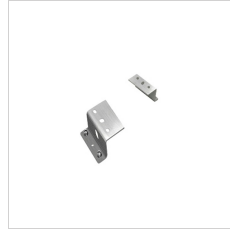

14471594
Double pole top Ø 60-76 mm KOA
LINE support

14471894
Pair of AISI 304 stainless steel
mounting brackets KOA LINE